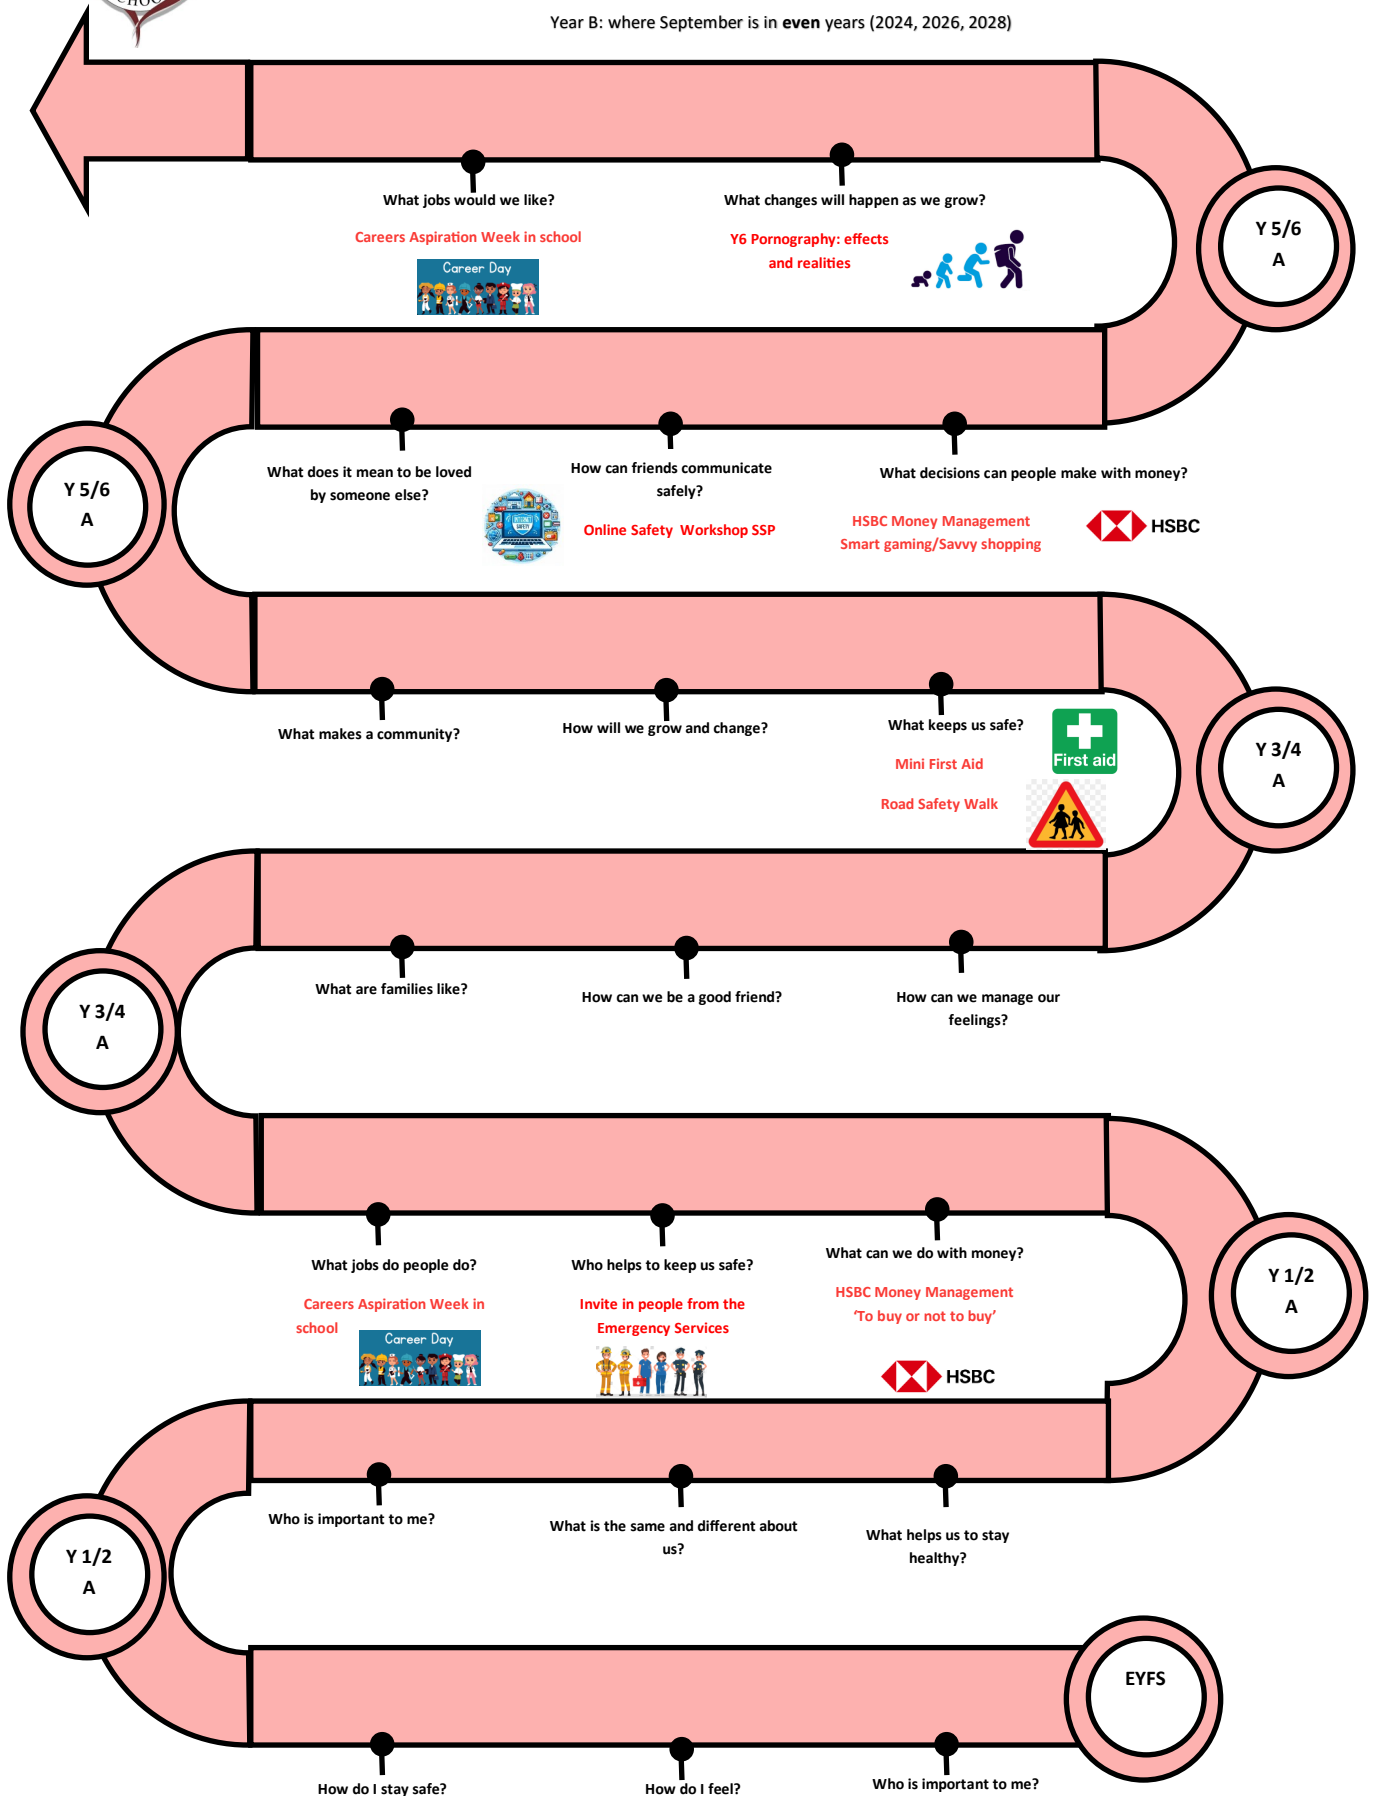

# PSHEE: Outside Workshops

Year A: Years where September is in **odd** years (2023, 2025, 2027)

Year B: where September is in **even** years (2024, 2026, 2028)